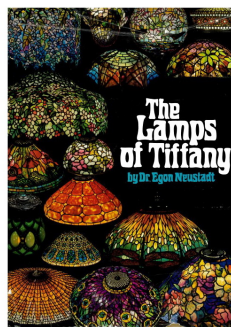

les

Aucune garantie n'est donnée quant à l'exactitude des informations diffusées par l'intermédiaire de Moinat.net

* Prix en francs suisse TVA incluse (8%). Monnaies étrangères calculée au cours du 01.01.70